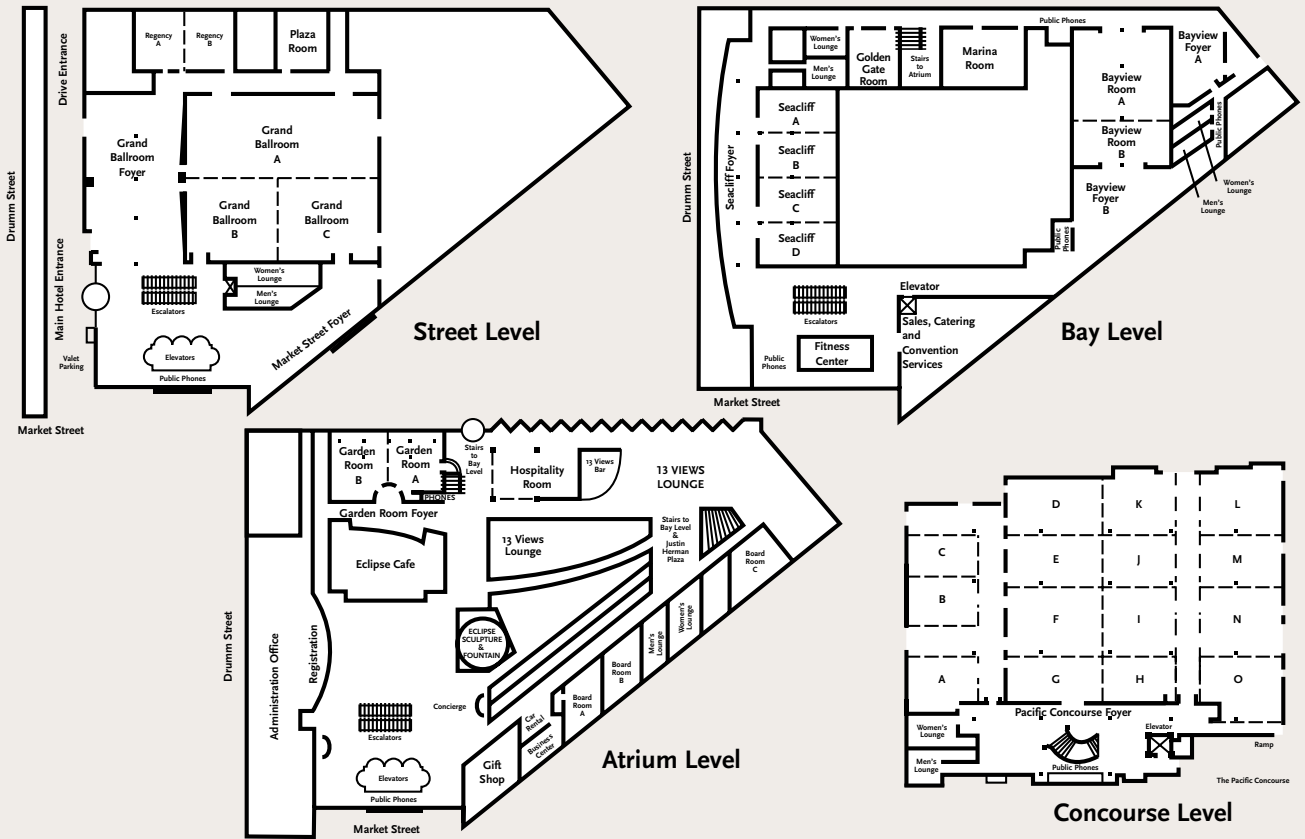

HYATT REGENCY SAN FRANCISCO

ROOM NAME	DIMENSIONS	SQUARE FEET	CEILING HEIGHT	SUGGESTED CAPACITIES				
				THEATER	RECEPTION	BANQUET	CLASSROOM	
Seaclyff Room	106' x 47'	4,982	8' 6"	300	800	380	240	
Seaclyff A	23' x 47'	1,081	8' 6"	100	125	80	54	
Seaclyff B and C (each)	28' x 47'	1,316	8' 6"	108	125	80	70	
Seaclyff D	27' x 47'	1,269	8' 6"	100	125	80	70	
Seaclyff Foyer	110' x 25'	2,750	9'	-	380	-	-	
Golden Gate	28' x 28'	784	8' 5"	50	70	50	36	
Marina Room	28' x 47'	1,316	8' 11"	100	125	80	63	
ATRIUM LEVEL								
Garden Room	40' x 79'	3,256	9'	175	350	200	120	
Garden Room A	40' x 39'	1,608	9'	80	150	90	60	
Garden Room B	40' x 40'	1,648	9'	80	150	90	60	
Hospitality Room	40' x 40'	800	9'	100	150	100	80	
Boardrooms A and B (each)	32' x 32'	1,024	9' 6"	-	-	-	-	
CONCOURSE LEVEL								
Total Pacific Concourse	-	19,805	-	2,000	1,900	1,500	1,300	
Concourse Pre-Function Area	-	2,736	-	-	300	-	-